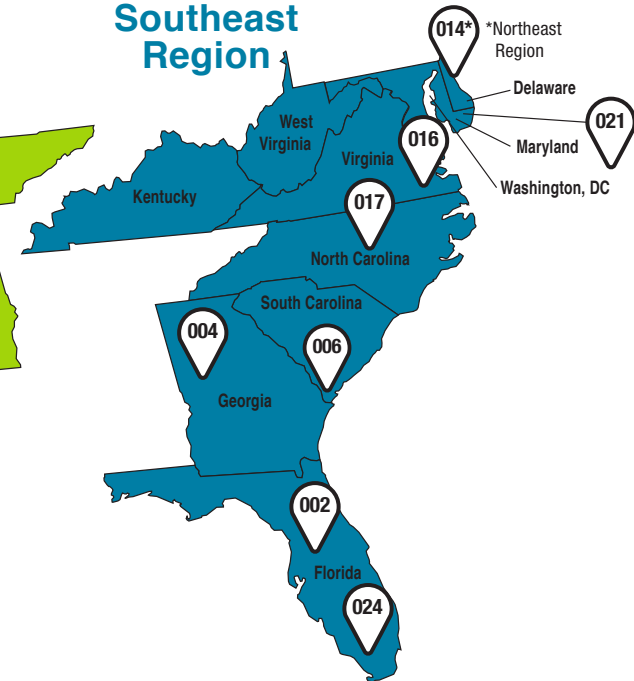

ANIA Chapter Map

West Region

Includes AK, HI

Central Region

Includes International members

Northeast Region

Southeast Region

002 Central & North Florida

003 Dallas/Fort Worth

004 Georgia

005 Western Pennsylvania

006 South Carolina

007 San Diego Region

008 SoCal

010 Heart of America

011 Houston

012 Tennessee

013 South Texas

014 DelMarVa (Northeast Region)

015 Greater Delaware Valley

016 Greater Richmond

017 Central Carolina

018 Colorado

019 New York Tri-State

020 Arizona

021 Central Maryland

022 Ohio

023 Midwest Region

024 South Florida

025 Great Lakes (Michigan & Ontario, Canada)