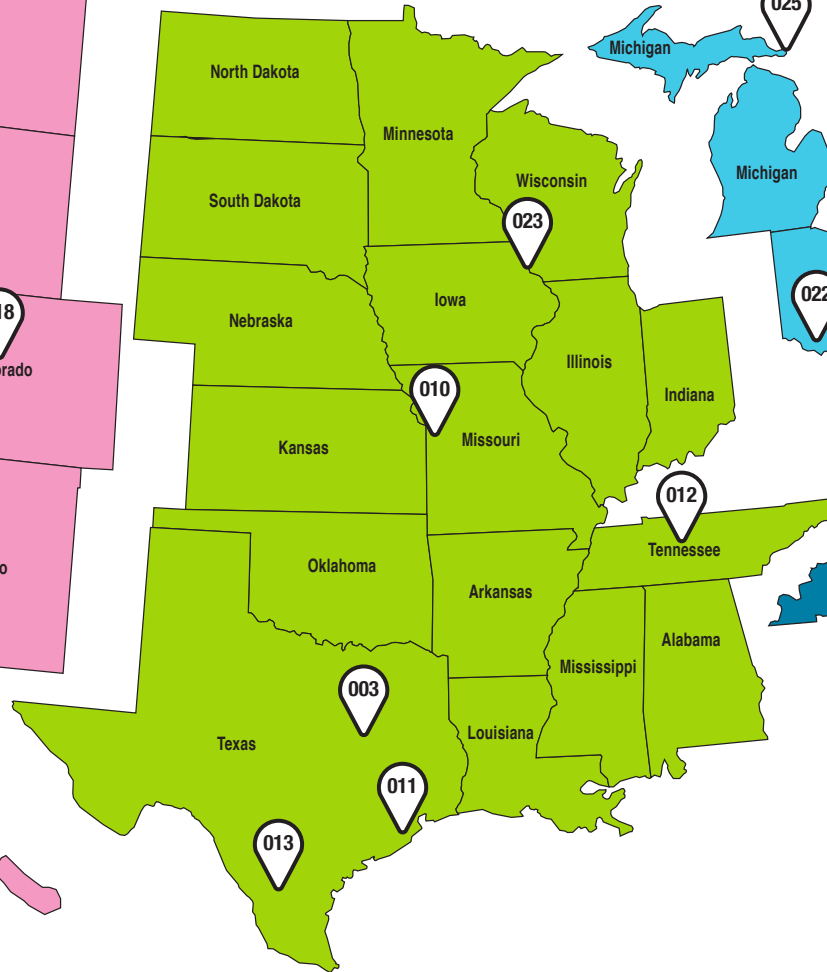

ANIA Chapter Map

West Region

Includes AK, HI

Central Region

Includes International members

Northeast Region

Southeast Region

002 Central & North Florida

003 Dallas/Fort Worth

004 Georgia

005 Western Pennsylvania

006 South Carolina

007 San Diego Region

008 SoCal

010 Heart of America

011 Houston

012 Tennessee

013 South Texas

014 DelMarVa (Northeast Region)

015 Greater Delaware Valley

016 Greater Richmond

017 Central Carolina

018 Colorado

019 New York Tri-State

020 Arizona

021 Central Maryland

022 Ohio

023 Midwest Region

024 South Florida

025 Great Lakes (Michigan & Ontario, Canada)