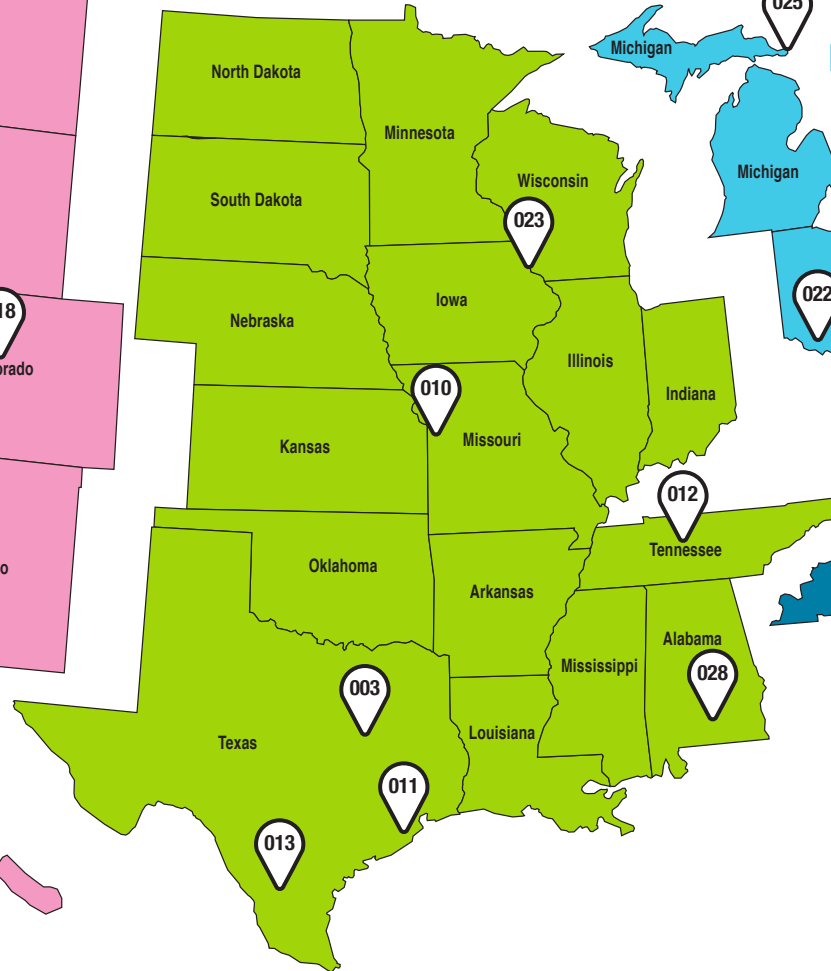

ANIA Chapter Map

West Region

Includes AK, HI

Central Region

Includes International members

Northeast Region

Southeast Region

- 002** Central & North Florida
- 003** Dallas/Fort Worth
- 004** Georgia
- 005** Western Pennsylvania
- 006** South Carolina
- 007** San Diego Region
- 008** SoCal
- 009** Bay Area
- 010** Heart of America

- 011** Houston
- 012** Tennessee
- 013** South Texas
- 014** DelMarVa (Northeast Region)
- 015** Greater Delaware Valley
- 017** Central Carolina
- 018** Colorado
- 019** New York Tri-State
- 020** Arizona

- 021** Central Maryland
- 022** Ohio
- 023** Midwest Region
- 024** South Florida
- 025** Great Lakes (Michigan & Ontario, Canada)
- 027** Central Florida
- 028** Alabama